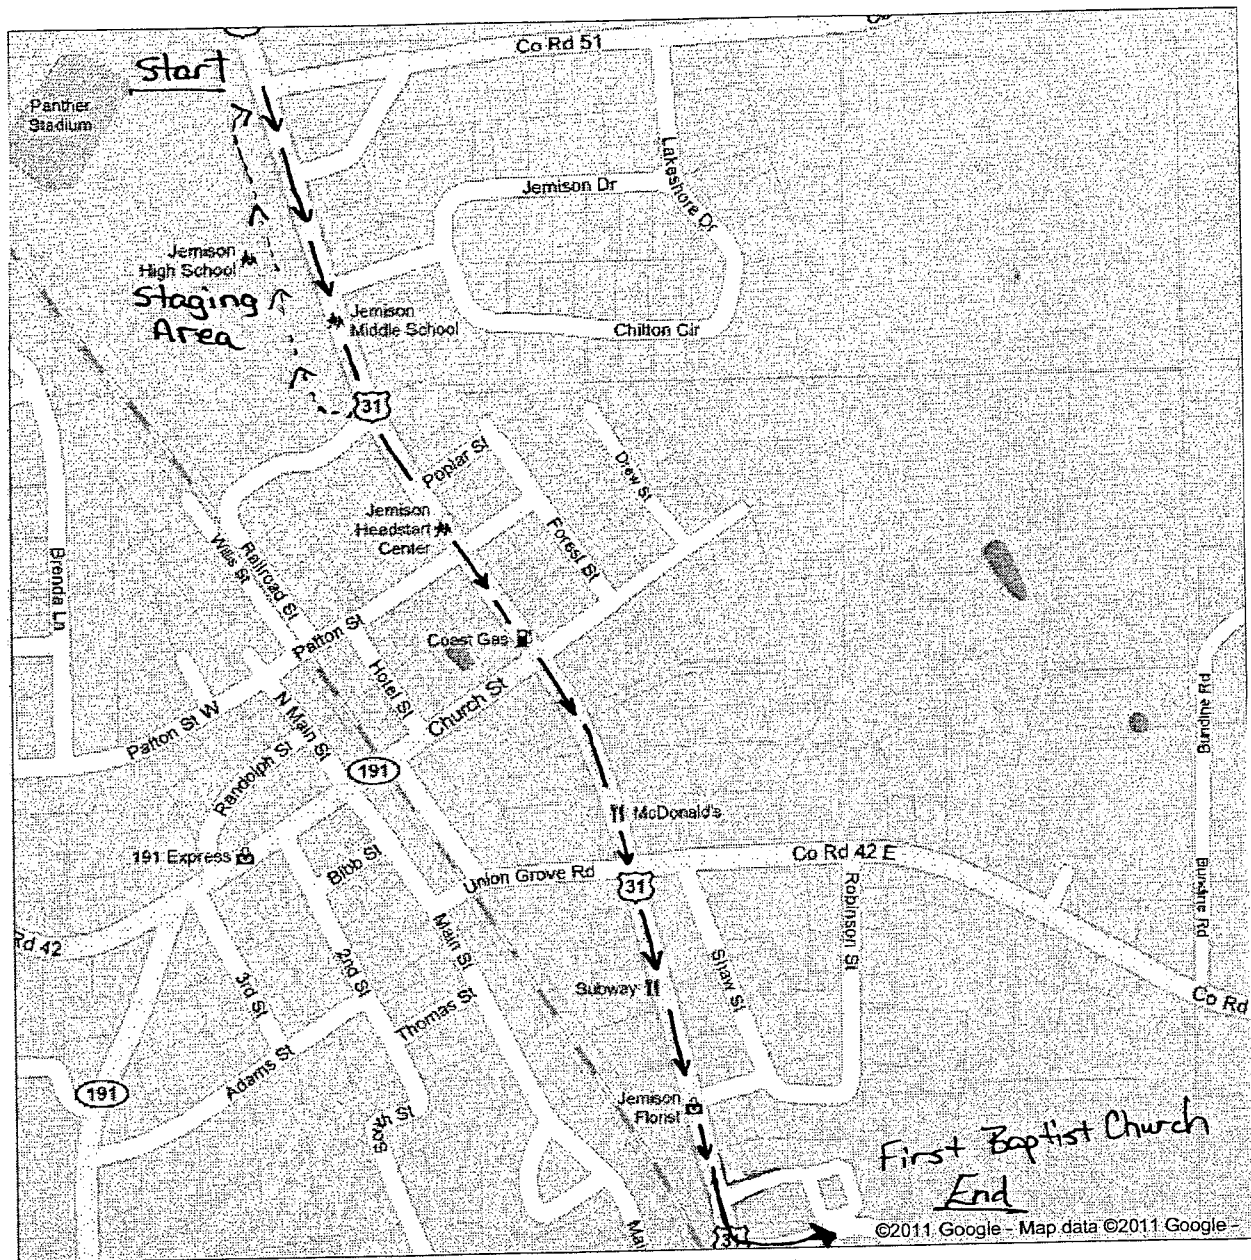

CITY OF JEMISON - CHRISTMAS PARADE

Start Time: 2:00 pm December 3, 2011

Participants line up: NO LATER THAN 1:40 PM

Participants will be notified of their line position prior to the parade.

Parade will START/depart from JHS northern entrance and travel south on US Hwy 31.

STAGING AREA – Line-up facing NORTH. Enter staging area from the southern entrance.

End – First Baptist Church lot